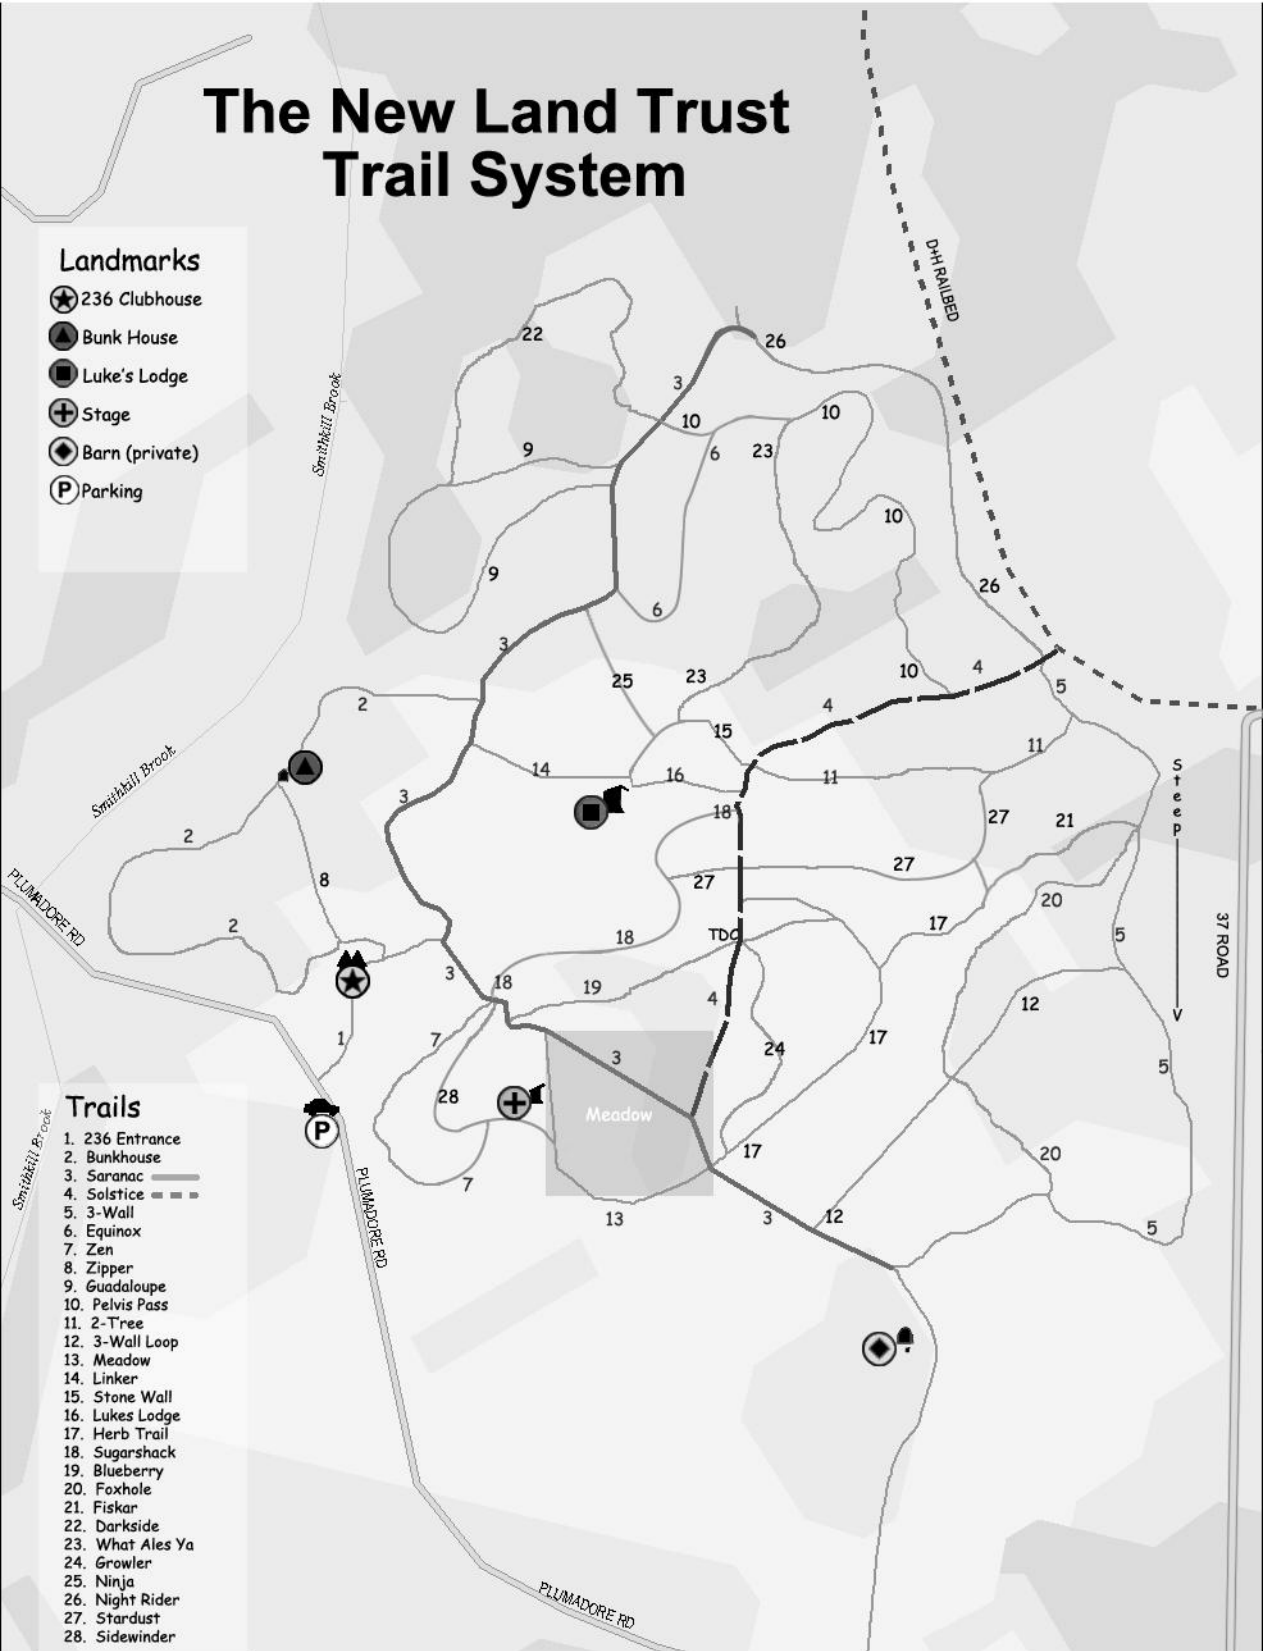

The New Land Trust Trail System

Landmarks

-  236 Clubhouse
-  Bunk House
-  Luke's Lodge
-  Stage
-  Barn (private)
-  Parking

Trails

1. 236 Entrance
2. Bunkhouse
3. Saranac
4. Solstice
5. 3-Wall
6. Equinox
7. Zen
8. Zipper
9. Guadalupe
10. Pelvis Pass
11. 2-Tree
12. 3-Wall Loop
13. Meadow
14. Linker
15. Stone Wall
16. Lukes Lodge
17. Herb Trail
18. Sugarshack
19. Blueberry
20. Foxhole
21. Fiskar
22. Darkside
23. What Ales Ya
24. Growler
25. Ninja
26. Night Rider
27. Stardust
28. Sidewinder

DeLORME

See more...
www.newlandtrust.org

MIN (14.5° W)

Data Zoom 14-7

Data use subject to license.

© 2004 DeLorme. Topo USA® 5.0.

www.delorme.com