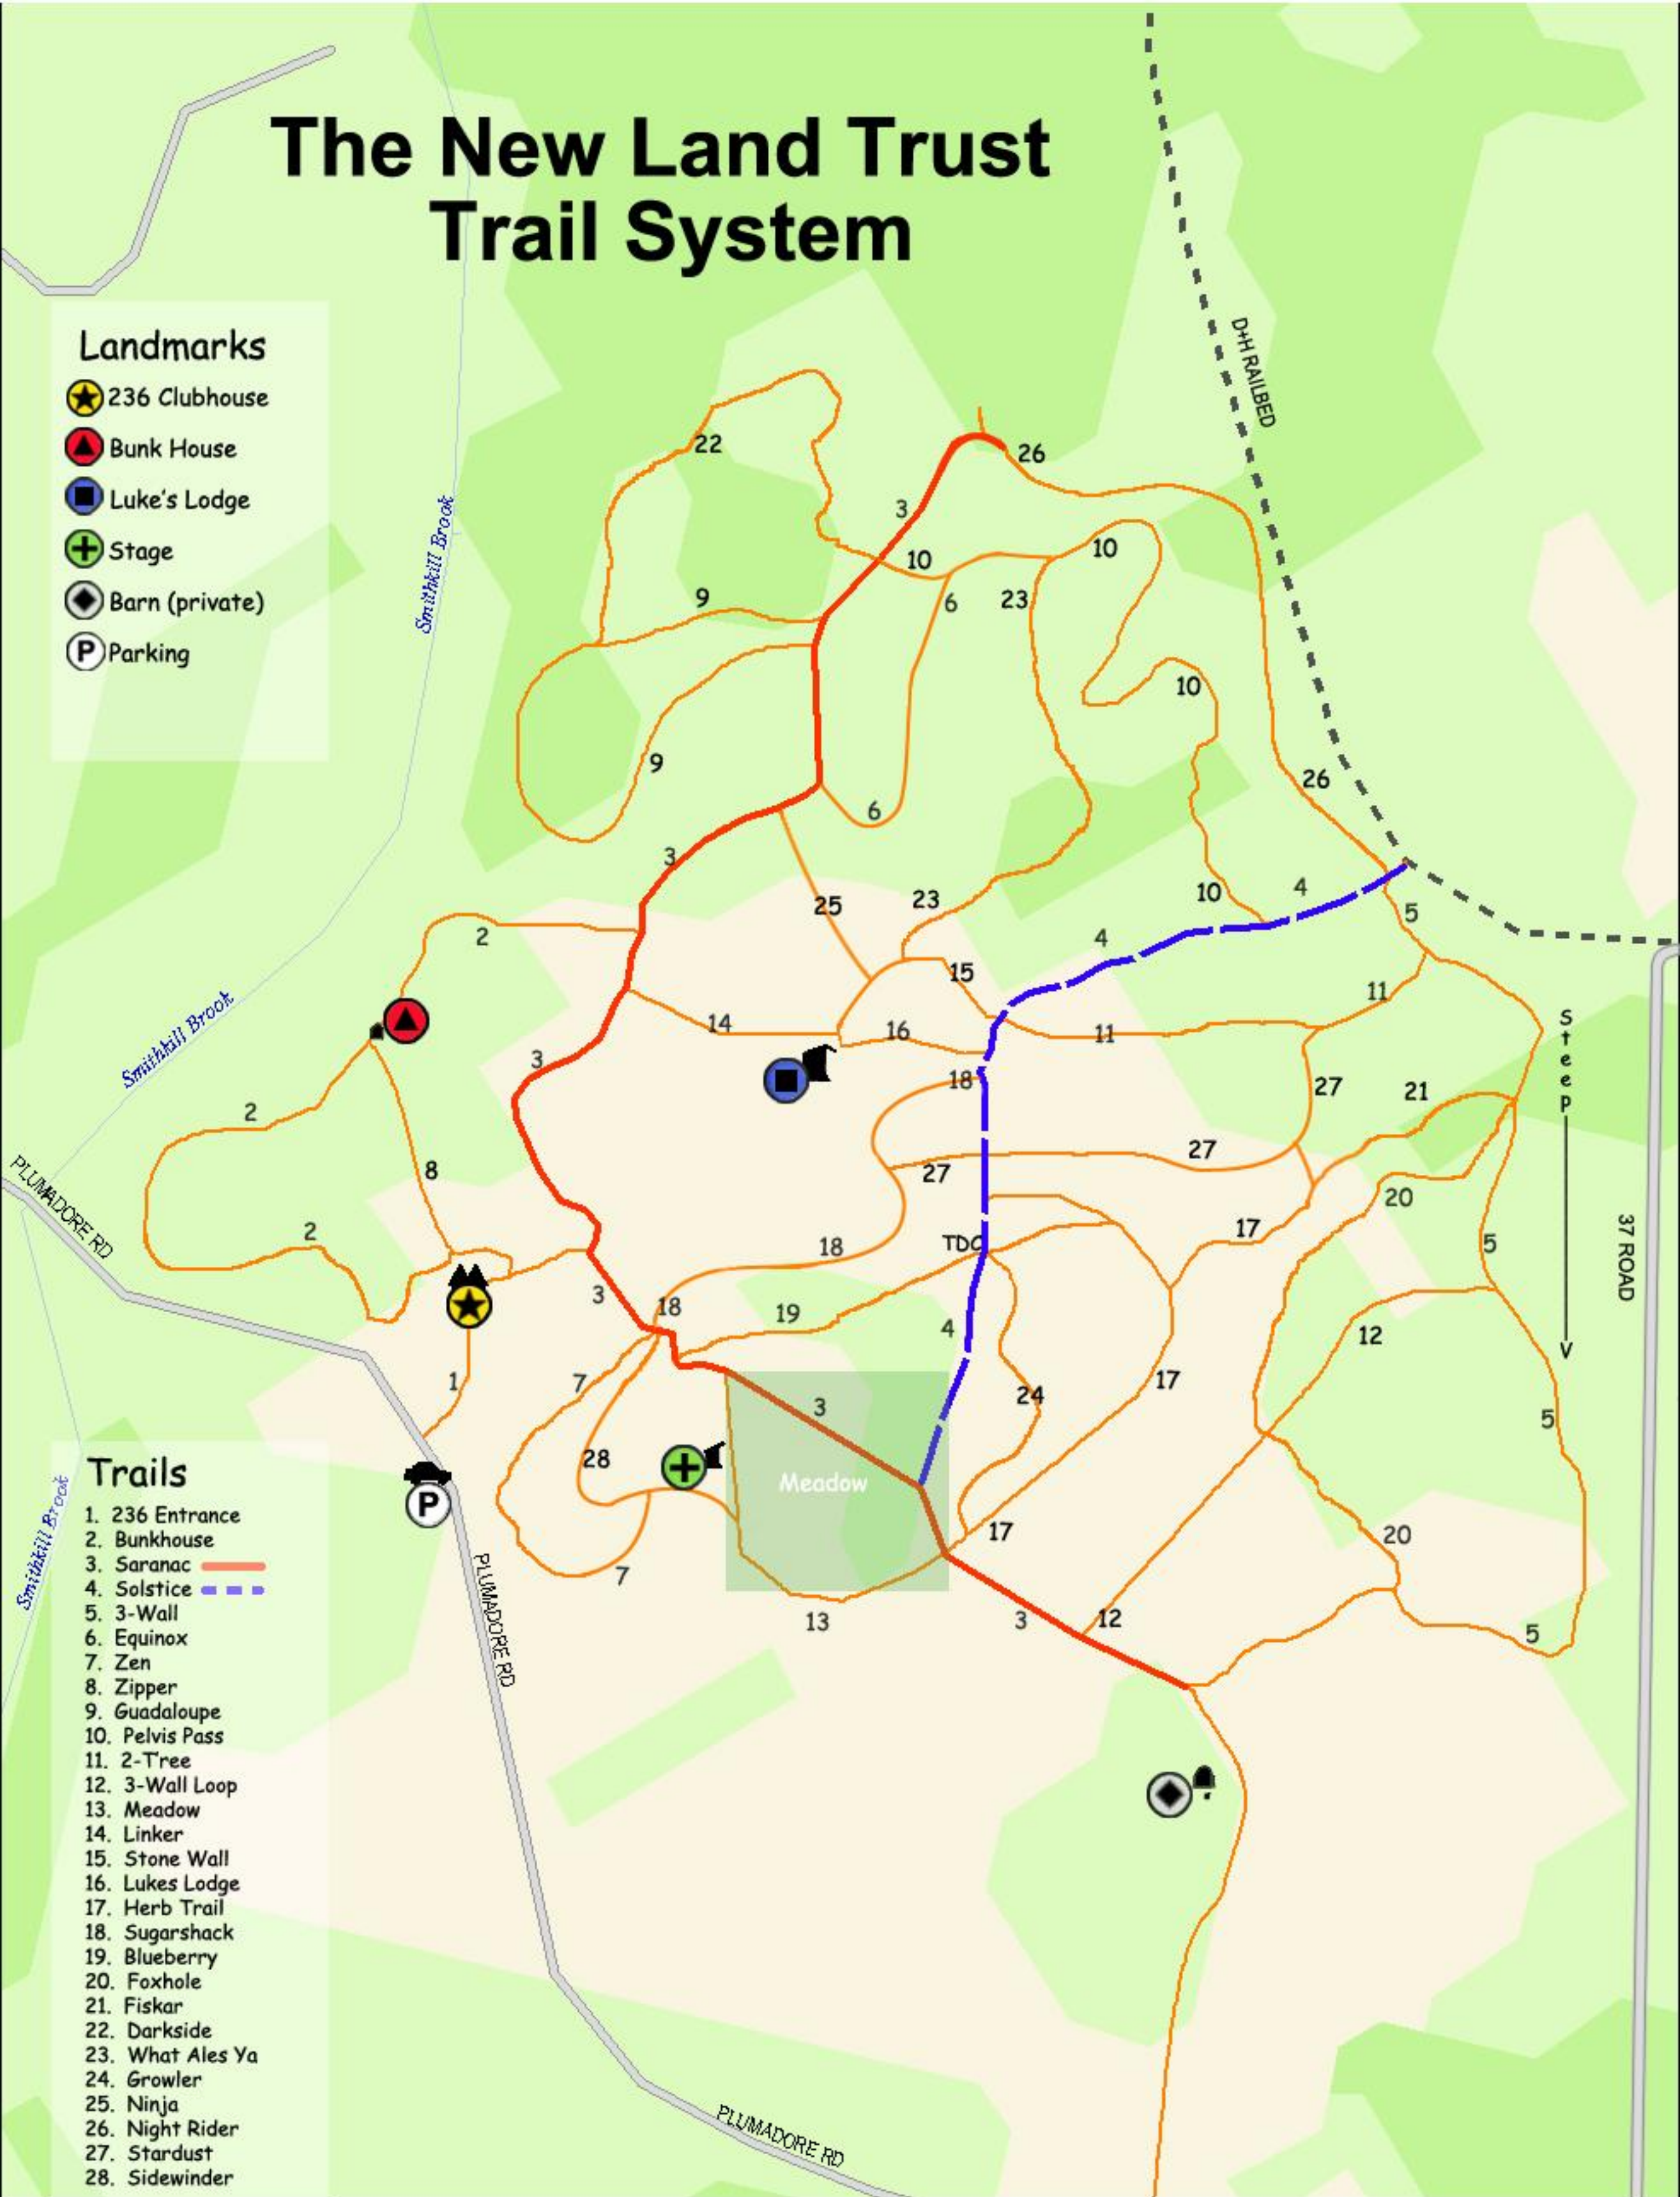

The New Land Trust Trail System

Landmarks

- 236 Clubhouse
- Bunk House
- Luke's Lodge
- Stage
- Barn (private)
- Parking

Trails

1. 236 Entrance
2. Bunkhouse
3. Saranac
4. Solstice
5. 3-Wall
6. Equinox
7. Zen
8. Zipper
9. Guadalupe
10. Pelvis Pass
11. 2-Tree
12. 3-Wall Loop
13. Meadow
14. Linker
15. Stone Wall
16. Lukes Lodge
17. Herb Trail
18. Sugarshack
19. Blueberry
20. Foxhole
21. Fiskar
22. Darkside
23. What Ales Ya
24. Growler
25. Ninja
26. Night Rider
27. Stardust
28. Sidewinder

See more...
www.newlandtrust.org

MN (14.5° W)

Data Zoom 14-7